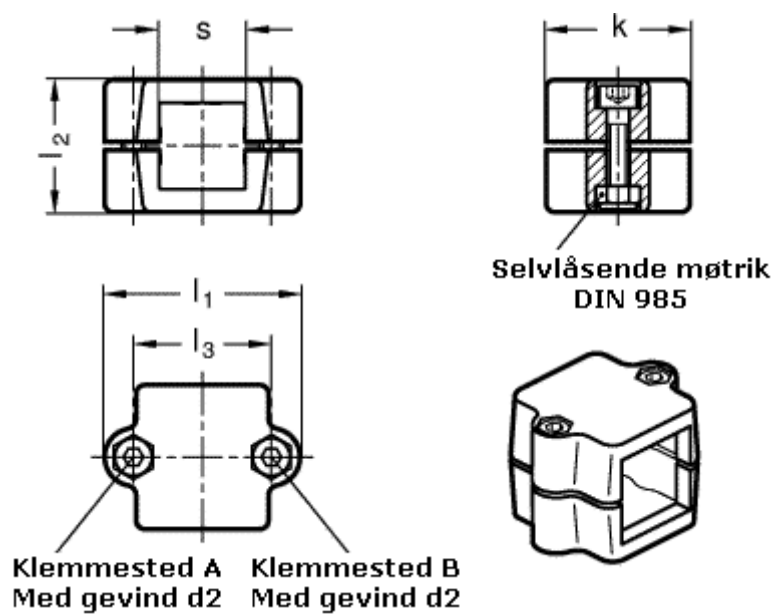

Article number: 20241V50662SW  
Description: E+G Tube connector  
GN 241-V50-66-SW

## Measures

d2 = M10

k = 76

l1 = 98

l2 = 70

l3 = 73

s = 50